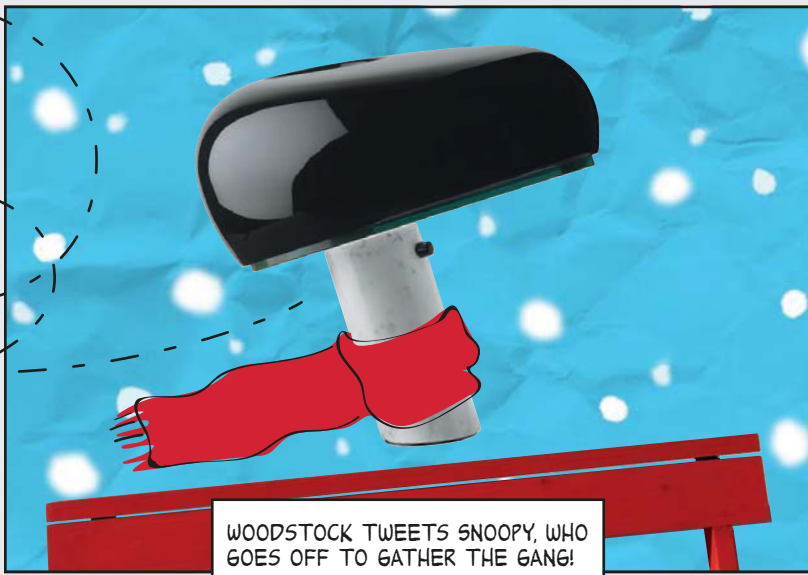

End Note

WHILE SNOOPY TAKES TOP PRIZE FOR HIS HOLIDAY DECORATIONS...

...CHARLIE LAMENTS THAT HIS AWESOME NEW MAILBOX IS STILL EMPTY, AND THAT HIS "TREE" HAS GOTTEN SO FEW LIKES ON SOCIAL MEDIA.

WOODSTOCK TWEETS SNOOPY, WHO GOES OFF TO GATHER THE GANG!

AN IMPROMPTU SKATING PARTY AT THE POND LIFTS CHARLIE'S SPIRITS. TOGETHERNESS, AFTER ALL, IS WHAT THE HOLIDAYS ARE REALLY ABOUT.

Cast (in order of appearance): Fogo Island Inn bench, Klaus; Kaiyiwa pendants, Kaiyiwa.fi; Niche pendants, Design Within Reach; De La Espada cabinet, Hollace Cluny; Lixht mailbox, Quasi Modo; Hay cacti, Klaus; Magis bird, Quasi Modo; Snoopy lamp, LightForm; Eames Hang-It-All, DWR.