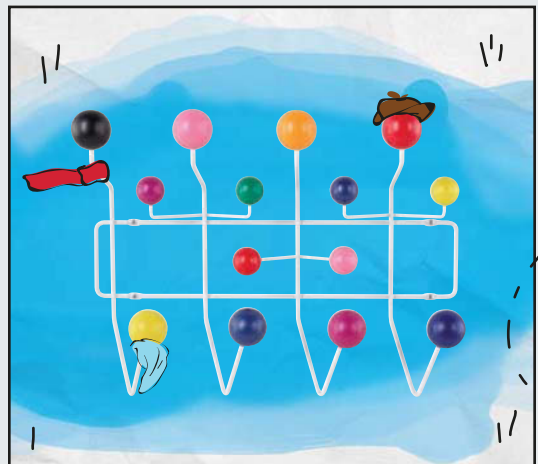

End Note

WHILE SNOOPY TAKES TOP PRIZE FOR HIS HOLIDAY DECORATIONS...

...CHARLIE LAMENTS THAT HIS AWESOME NEW MAILBOX IS STILL EMPTY, AND THAT HIS "TREE" HAS GOTTEN SO FEW LIKES ON SOCIAL MEDIA.

WOODSTOCK TWEETS SNOOPY, WHO GOES OFF TO GATHER THE GANG!

AN IMPROMPTU SKATING PARTY AT THE POND LIFTS CHARLIE'S SPIRITS. TOGETHERNESS, AFTER ALL, IS WHAT THE HOLIDAYS ARE REALLY ABOUT.

Cast (in order of appearance): Fogo Island Inn bench, Klaus; Kaiyiwa pendants, Kaiyiwa.fi; Niche pendants, Design Within Reach; De La Espada cabinet, Hollace Cluny; Lixht mailbox, Quasi Modo; Hay cacti, Klaus; Magis bird, Quasi Modo; Snoopy lamp, LightForm; Eames Hang-It-All, DWR.